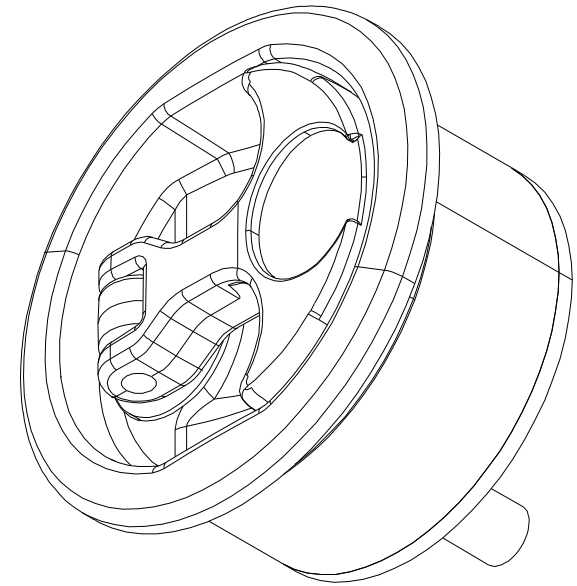

B-B

Whitecap

Units	INCHES	View	
P/N	3230W		20170826